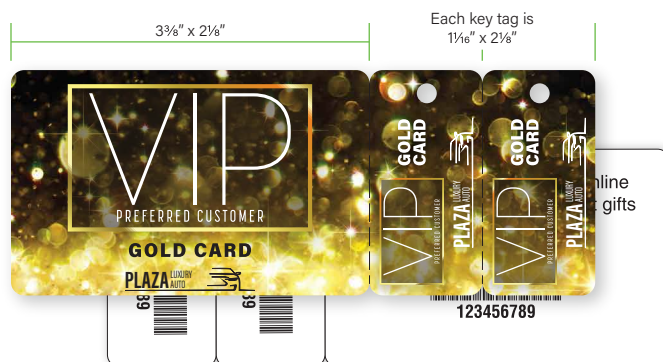

ASI 89910 PPAI 113066 SAGE 53848 UPIC STOUSE

DELUXE LOYALTY CARDS

Deluxe Loyalty Cards are the perfect solution for applications requiring durable 4-color process printing with a rigid plastic card. These cards, key tags and badges are hot items in retail markets, service industries and for special events. Optional numbering or barcodes provide identification and tracking functions often necessary for loyalty programs. Numbering and barcodes are priced separately. Additionally, choose the matte varnish option if a pen receptive surface is required in either a flood or spot location.

Deluxe Card with two Key Tags combined
Combined size 5 1/2" x 2 1/8"

Deluxe 2-up Key Tags
Combined size 2 1/8" x 3 3/8"
Each tag is 1 1/8" x 2 1/8"

Deluxe 3-up Key Tags
Combined size 2 1/8" x 3 3/8"
Each tag is 2 1/8" x 1 1/8"

Deluxe Card with one Key Tag combined
4 7/16" x 2 1/8"

Deluxe Badge with Slot
2 1/8" x 3 3/8"

Custom Deluxe Plastic is also available for unique sizes and shapes.

Call our Customer Success Reps for more details!
Toll Free: 877-764-5757 • orders@stouse.com