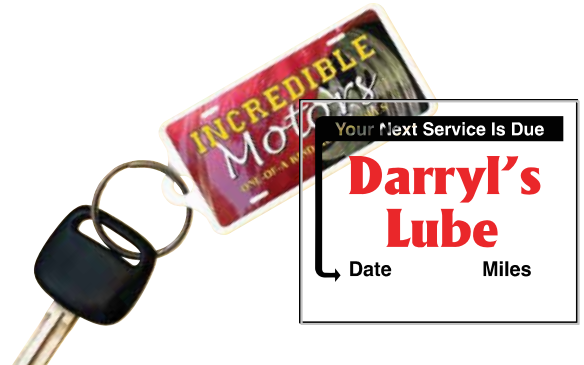

Pro-Cut Vinyl Decals

Pratt Auto Group
St. Louis, MO

Auto Ads

Additional Auto Dealership Products

- Static Stick Service Decals
- Automotive Laser Labels
- Auto Ads
- Hitch Covers
- Mini Key Tags
- Mirror Tags