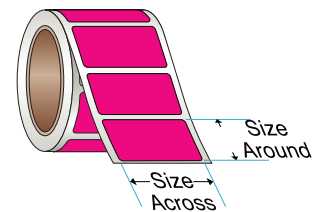

Product # 5500

Rectangle Roll Label - Across the Roll 2.25" x Around the Roll 1.75"

- - - - - Cut Margin; Represents area in which all copy should be placed.

————— Cut Line/Die Line; Represents the edge of the product.

- - - - - Bleed Line; Represents how far the image or color should go beyond the cut/die line.