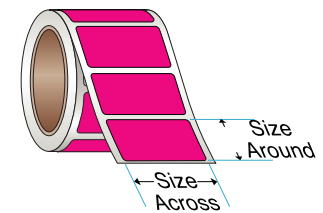

Product # 5500

Rectangle Roll Label - Across the Roll 1.125" x Around the Roll 8.75"

- - - - - Cut Margin; Represents area in which all copy should be placed.

————— Cut Line/Die Line; Represents the edge of the product.

- - - - - Bleed Line; Represents how far the image or color should go beyond the cut/die line.